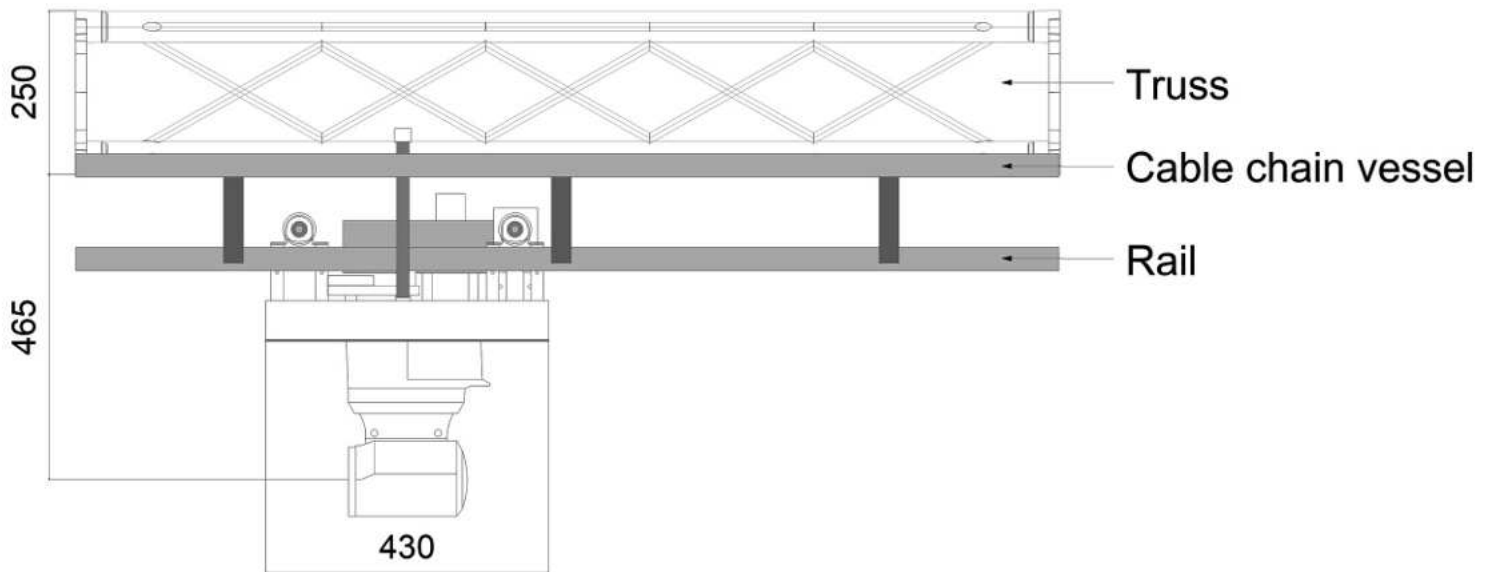

NAB Las Vegas - 2019