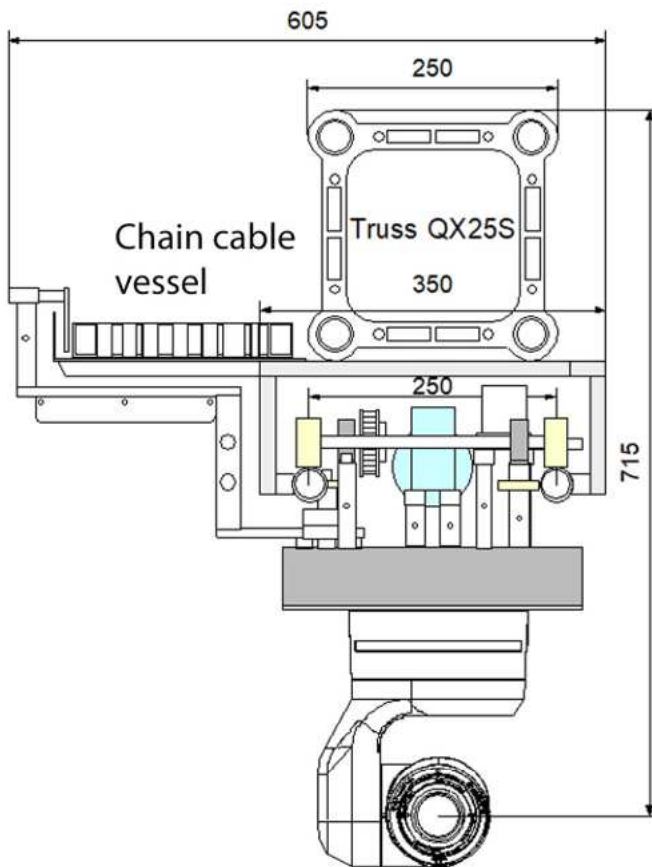

Ceiling Dolly

Robotic system ceiling track for Panasonic PTZ AW-UE 150.
Build your cost effective studio with broadcast quality movements.

- Dolly weight: **15Kg**
- Track weight: **17Kg/m**
- Dolly dimension: **305x435mm**
- Track interaxis: **250mm**
- Maximum speed: **0,5m/s**
- Maximum power: **0,15KW**
- P/S Input: **100-240 Vac**
- Operating voltage: **24Vdc**
- Payload: **5Kg**
- Truss included
- Inside chain cable management
- Available straight track size: **1m,1,5m,2m**

TecnoPoint reserves the right to make technical and dimensional changes to the presented products without prior notice.

03-10-2019

Ceiling Dolly

NAB Las Vegas - 2019

TBN New York - 2018

TecnoPoint reserves the right to make technical and dimensional changes to the presented products without prior notice.