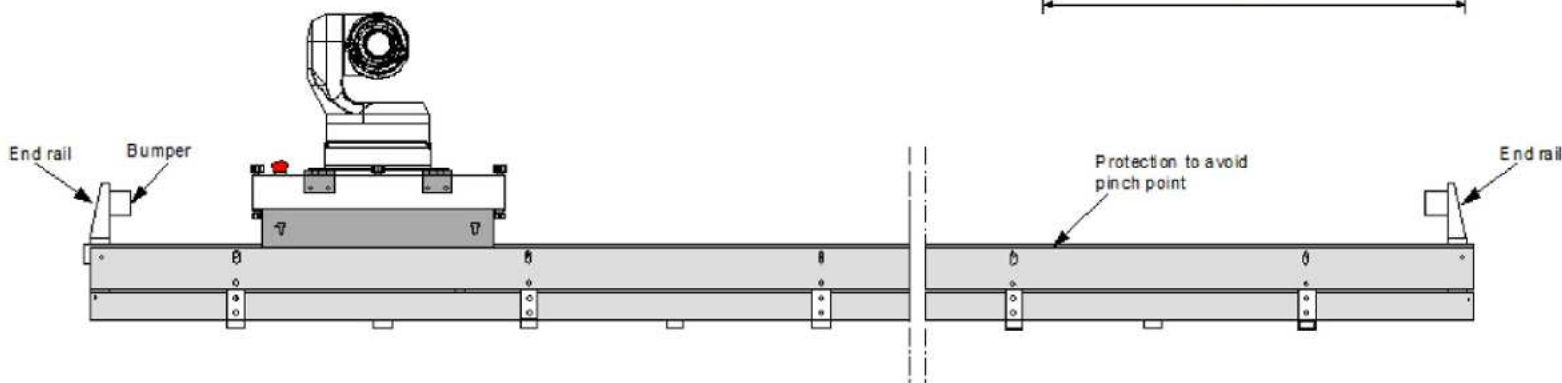

## Floor Dolly 250

Robotic system floor track for Panasonic PTZ AW-UE 150.  
Build your cost effective studio with broadcast quality movements.

Dolly weight: **15Kg**  
Track weight: **14Kg/m**  
Dolly dimension: **305x435mm**  
Track interaxis: **250mm**  
Maximum speed: **0,5m/s**  
Maximum power: **0,15 KW**

P/S Input : **100-240Vac**  
Operating voltage: **24Vdc**  
Payload: **5Kg**  
Track included  
Available straight track size: **1m,1,5m,2m**  
Inside cable chain management

TecnoPoint reserves the right to make technical and dimensional changes to the presented products without prior notice.