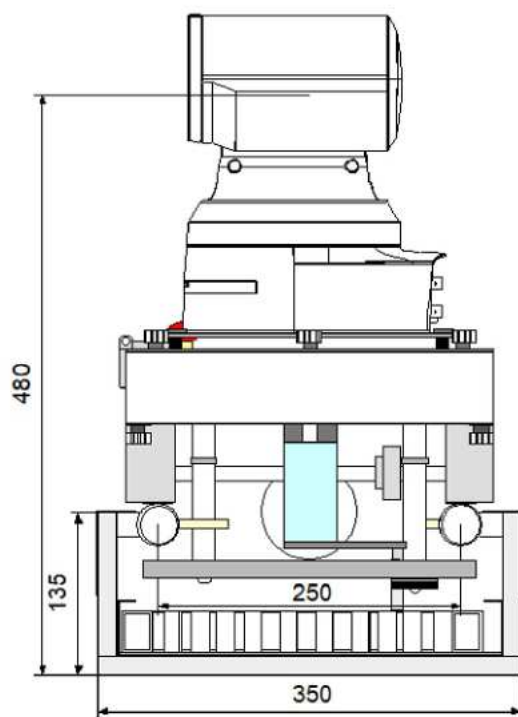

## Floor Dolly 250

Robotic system floor track for Panasonic PTZ AW-UE 150.  
Build your cost effective studio with broadcast quality movements.

Dolly weight: **15Kg**  
Track weight: **14Kg/m**  
Dolly dimension: **305x435mm**  
Track interaxis: **250mm**  
Maximum speed: **0,5m/s**  
Maximum power: **0,15 KW**

P/S Input : **100-240Vac**  
Operating voltage: **24Vdc**  
Payload: **5Kg**  
Track included  
Available straight track size: **1m,1,5m,2m**  
Inside cable chain management

TecnoPoint reserves the right to make technical and dimensional changes to the presented products without prior notice.