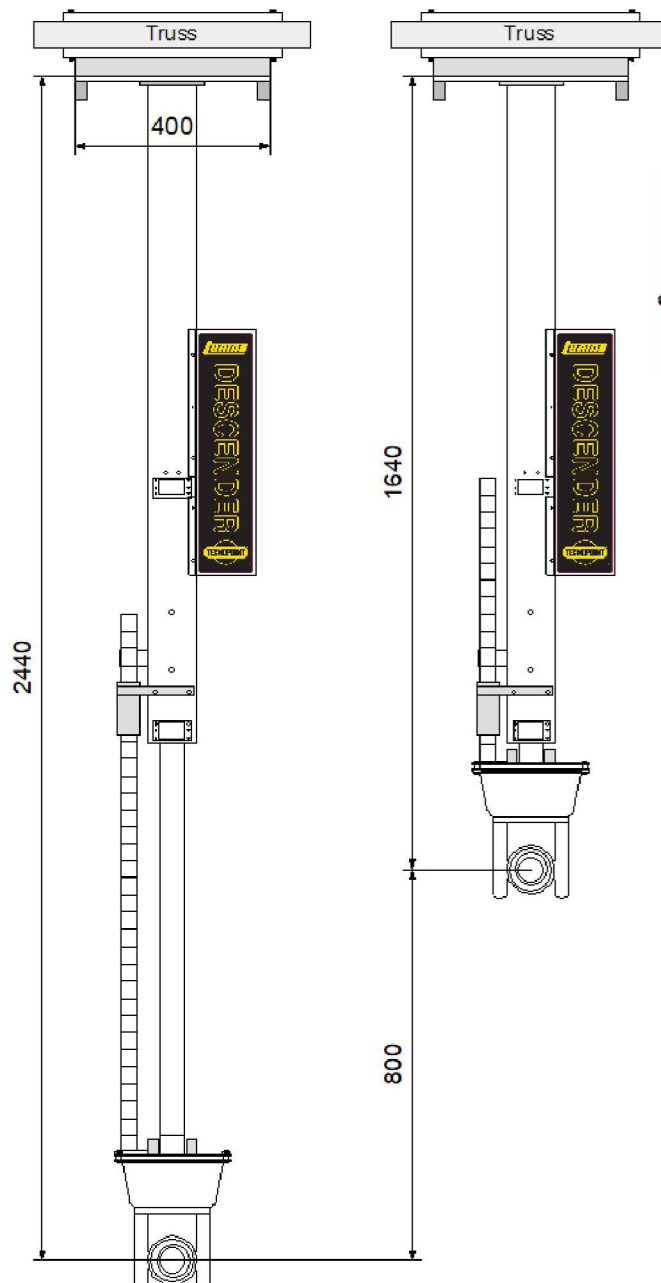

Descender 80

Build your cost effective studio with broadcast quality movements.
Vertical telescopic column system for PTZ, mounted on ceiling or trusses.

- Weight: **40Kg**
- Column stroke: **800mm**
- Length: **400mm**
- Width: **400mm**
- Max height: **2440mm**
- Min height: **1640mm**
- Max speed: **10cm/s**
- Maximum power: **0,15Kw**
- P/S Input: **100-240Vac**
- Operating voltage: **24Vdc**
- Payload: **5Kg**

Tuning Descender
mount on a truss