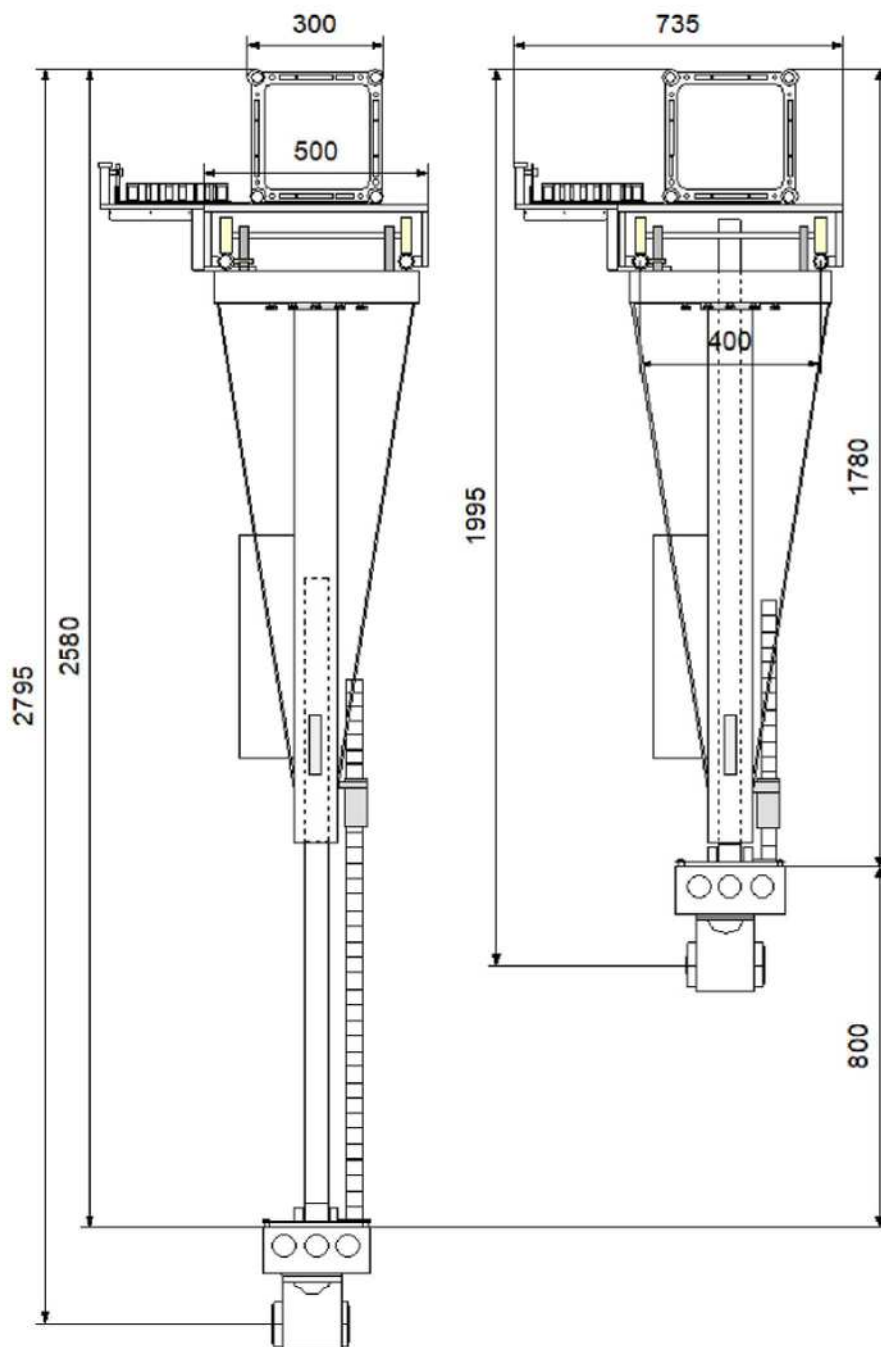

Ceiling Dolly + Descender 80

Robotic system ceiling track for PTZ

Dolly and column weight: **45Kg**

Track weight: **17Kg/m**

Track interaxis: **400mm**

Column stroke: **800mm**

Max height: **2795mm**

Min height: **1995mm**

Max dolly speed: **0,5m/s**

Max Column speed: **10cm/s**

Maximum power: **0,30KW**

P/S Input: **100-240 Vac**

Operating voltage: **24Vdc**

Payload: **5Kg**

Truss included

Inside chain cable management

Available straight track size: **1m, 1,5m, 2m**

Maximum track length: **15m**

LUMING[®]

Ceiling Dolly + Descender 80

Robotic system ceiling track for Panasonic PTZ AW-UE 150.

TecnoPoint reserves the right to make technical and dimensional changes to the presented products without prior notice.