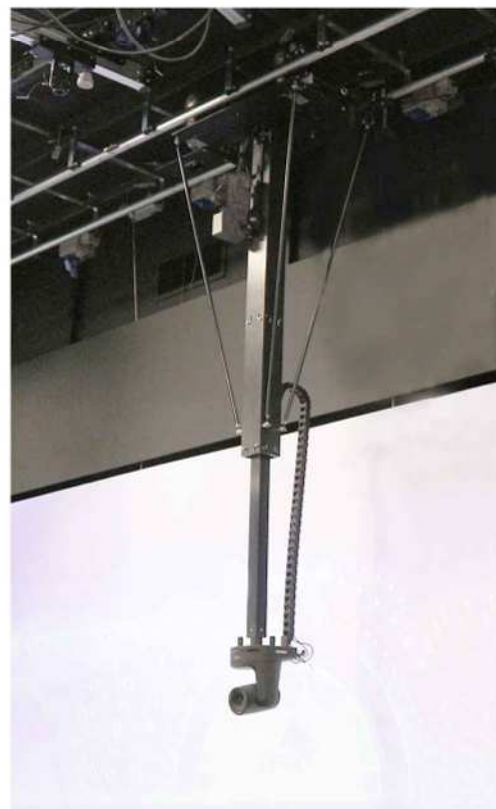

Ceiling Dolly + Descender 80

Robotic system ceiling track for PTZ

Dolly and column weight: **45Kg**

Track weight: **17Kg/m**

Track interaxis: **400mm**

Column stroke: **800mm**

Max height: **2795mm**

Min height: **1995mm**

Max dolly speed: **0,5m/s**

Max Column speed: **10cm/s**

Maximum power: **0,30KW**

P/S Input: **100-240 Vac**

Operating voltage: **24Vdc**

Payload: **5Kg**

Truss included

Inside chain cable management

Available straight track size: **1m, 1,5m, 2m**

Maximum track length: **15m**

LUMING[®]

Ceiling Dolly + Descender 80

Robotic system ceiling track for Panasonic PTZ AW-UE 150.

TecnoPoint reserves the right to make technical and dimensional changes to the presented products without prior notice.