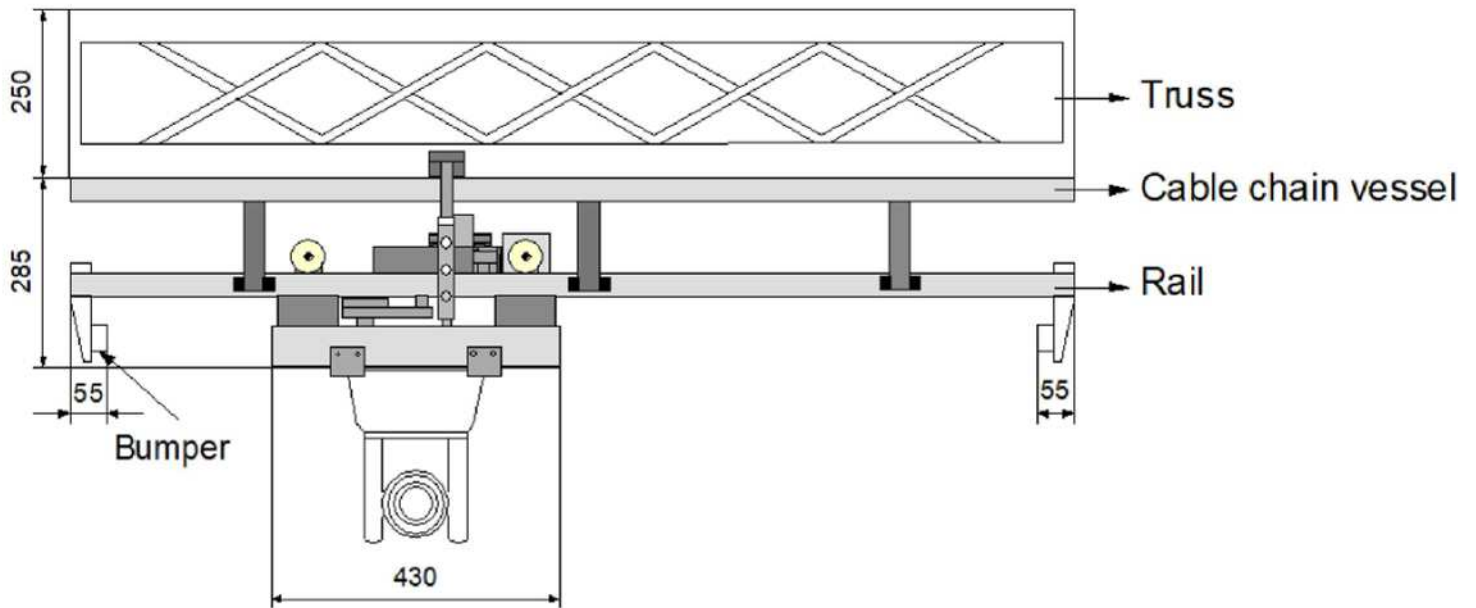

TecnoPoint reserves the right to make technical and dimensional changes to the presented products without prior notice.