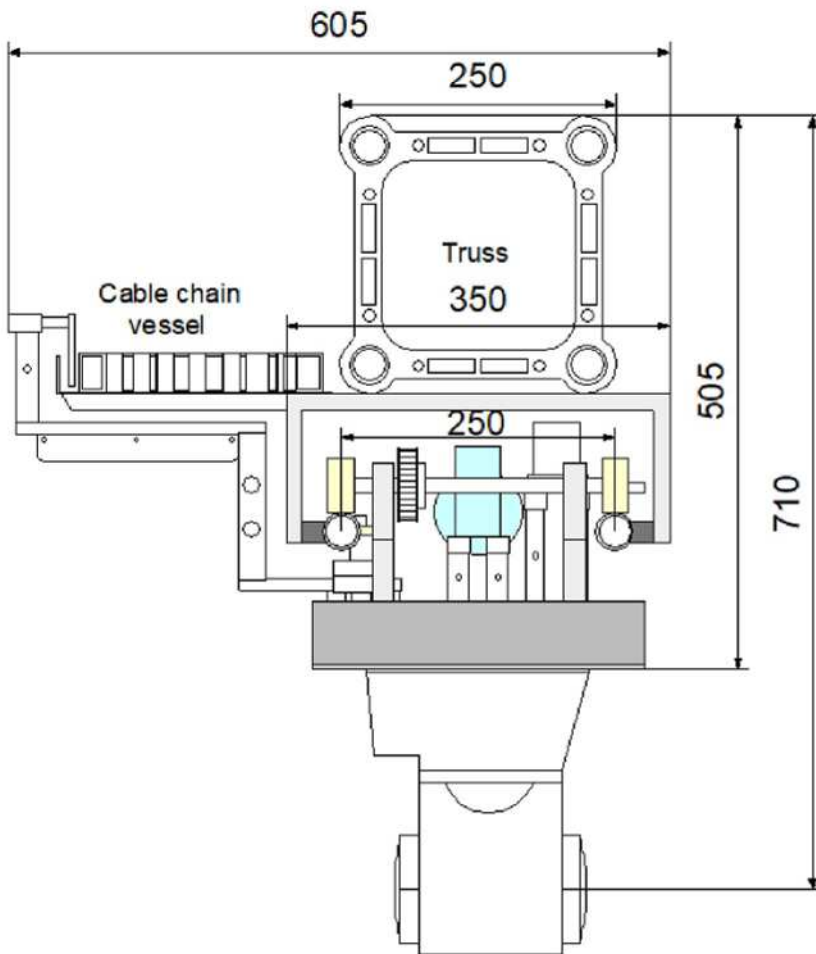

Ceiling Dolly 250

Robotic system ceiling track for PTZ. Build your cost effective studio with broadcast quality movements.

Dolly weight: **15Kg**

Track weight: **17Kg/m**

Dolly dimension: **305x435mm**

Track interaxis: **250mm**

Maximum speed: **0,5m/s**

Maximum power: **0,15KW**

P/S Input: **100-240 Vac**

Operating voltage: **24Vdc**

Payload: **5Kg**

Truss included, maximum length: **15m**

Inside chain cable management

Available straight track size: **1m,1,5m,2m**

TecnoPoint reserves the right to make technical and dimensional changes to the presented products without prior notice.

Ceiling Dolly 250

TecnoPoint reserves the right to make technical and dimensional changes to the presented products without prior notice.